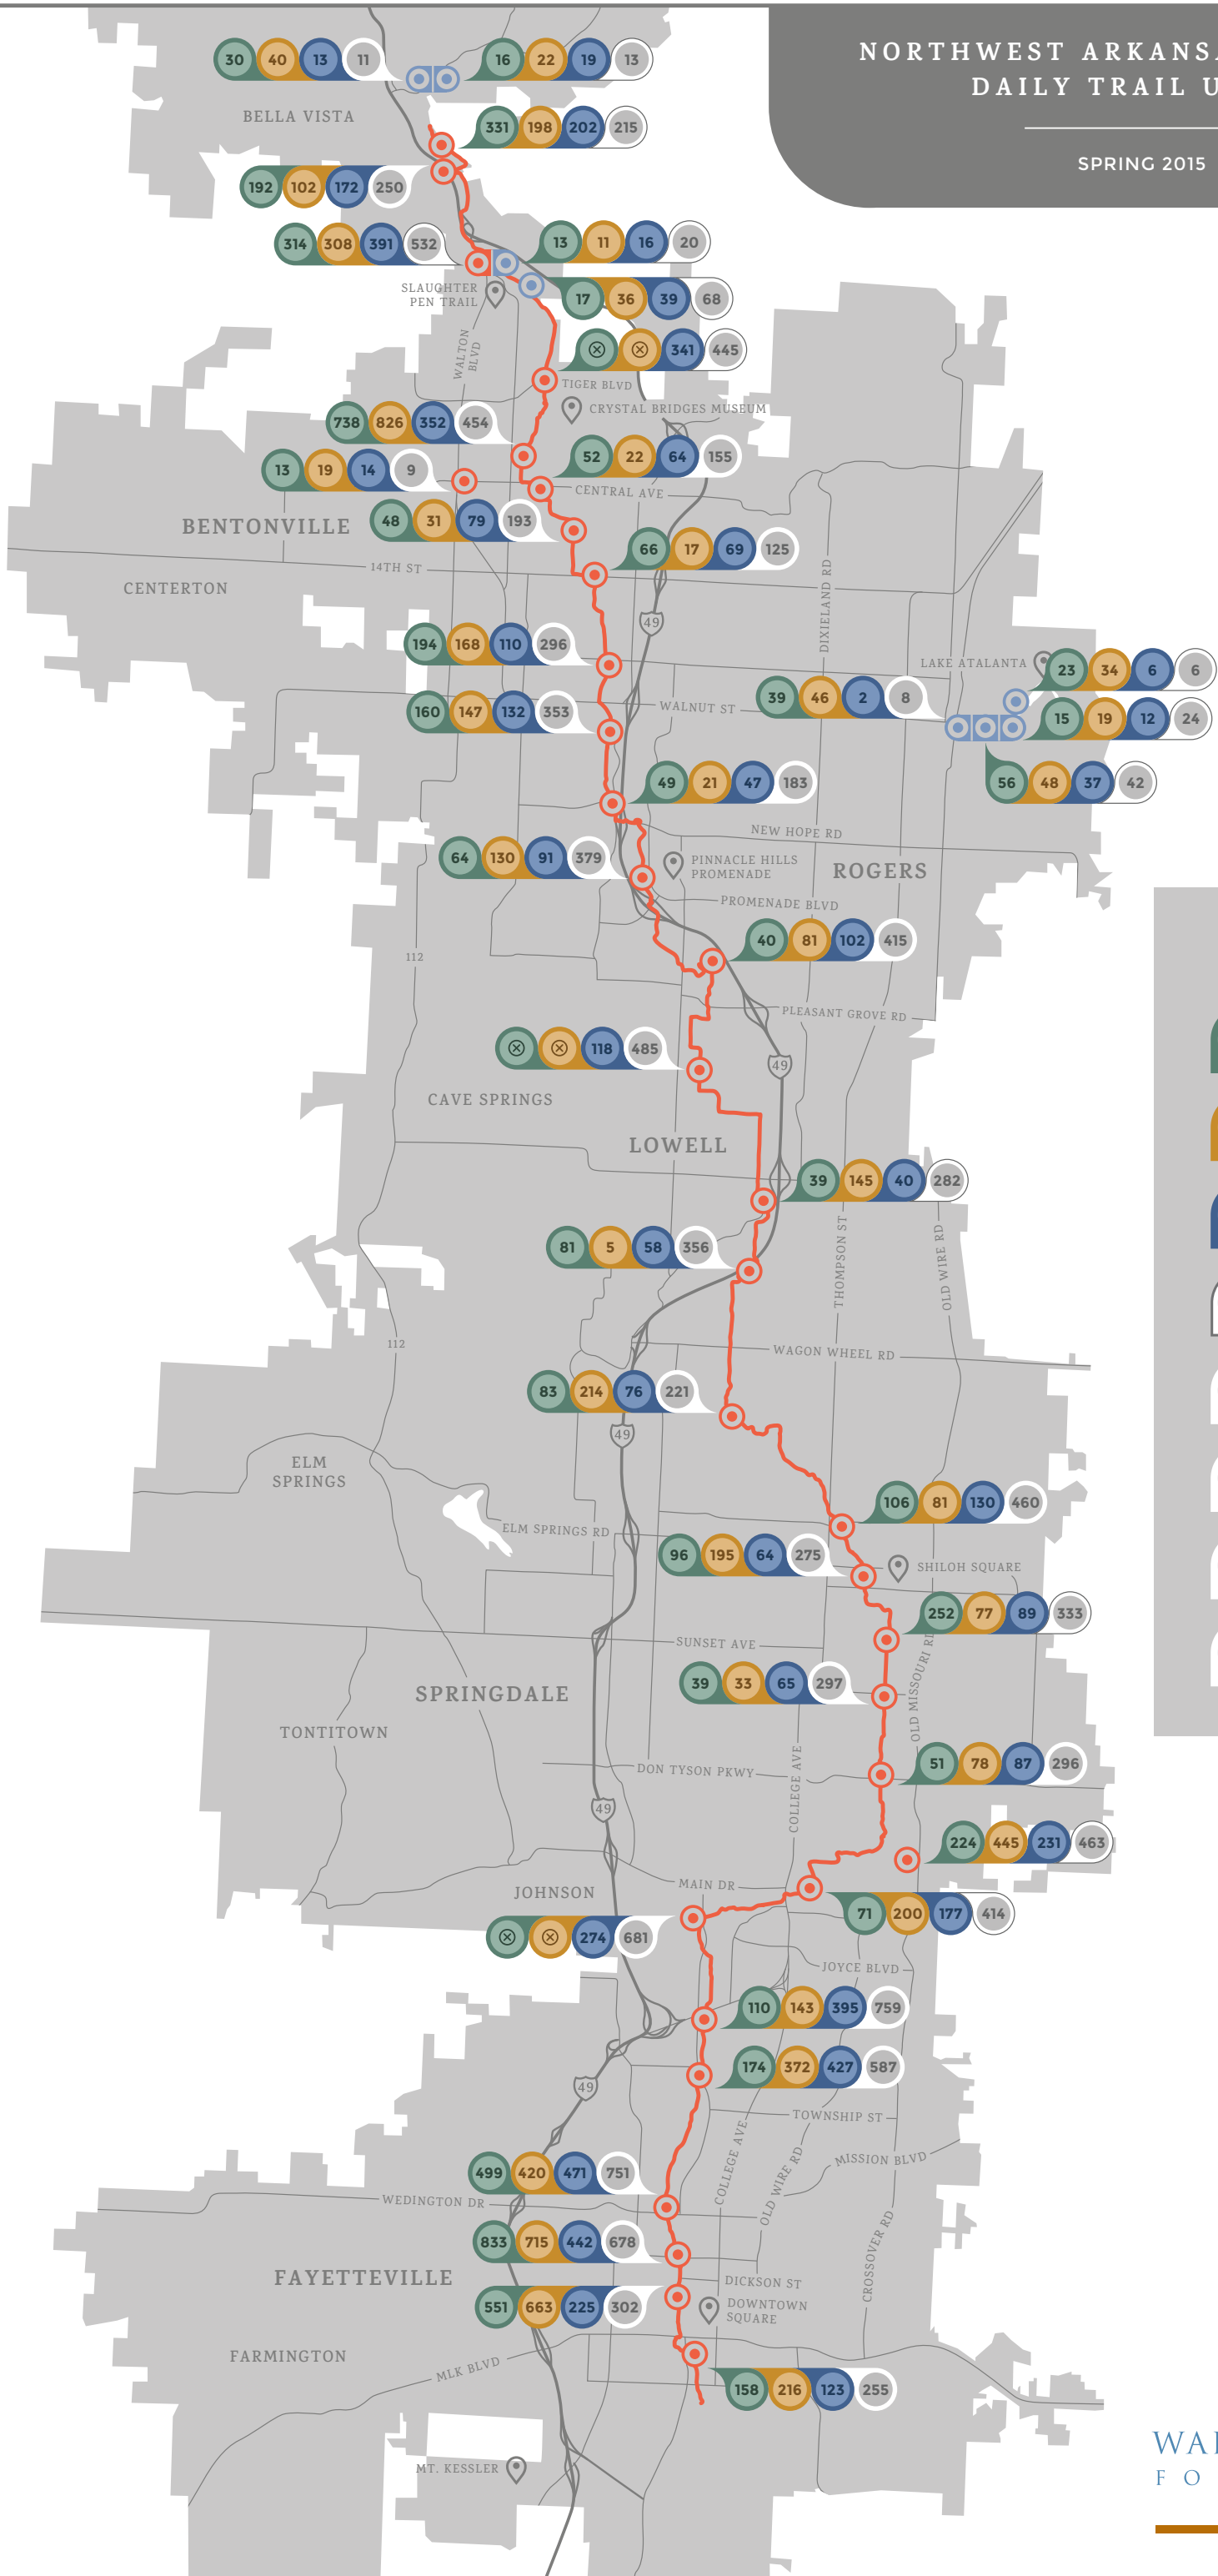

NORTHWEST ARKANSAS AVERAGE DAILY TRAIL USAGE

SPRING 2015

MAP LEGEND

- WEEKDAY PEDESTRIAN
- WEEKEND PEDESTRIAN
- WEEKDAY BICYCLE
- WEEKEND BICYCLE
- POINT OF INTEREST
- UNAVAILABLE DATA
- PAVED-SURFACE TRAIL
- NATURAL-SURFACE TRAIL